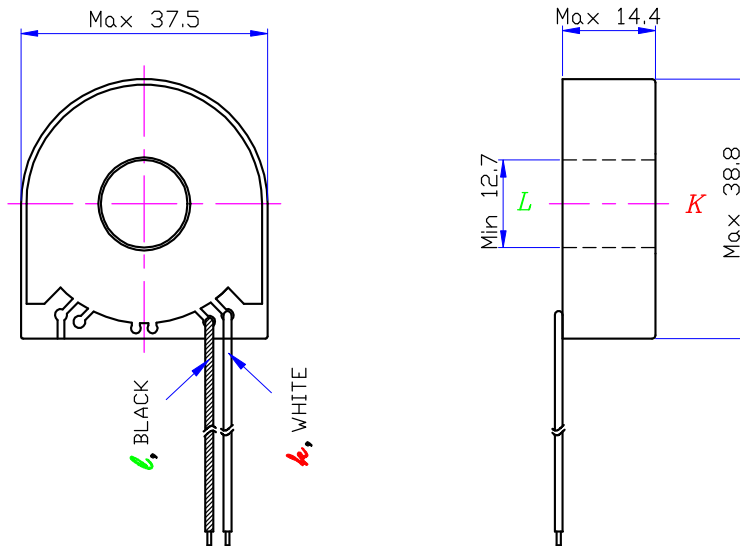

SPECIFICATION

Commercial Grade Current Transformer

Model No ; **T-4W**

Type ; Standard Type

DIMENSION

CHARACTERISTICS

At 50/60Hz, 100Ω

ITEM	PROPERTY	CONDITION
CURRENT RATIO	1000:1	
RATED CURRENT	200A	
RATIO ERROR	±2.0%	1A~200A PRIMARY RATED'S 120%

TEST DIAGRAM