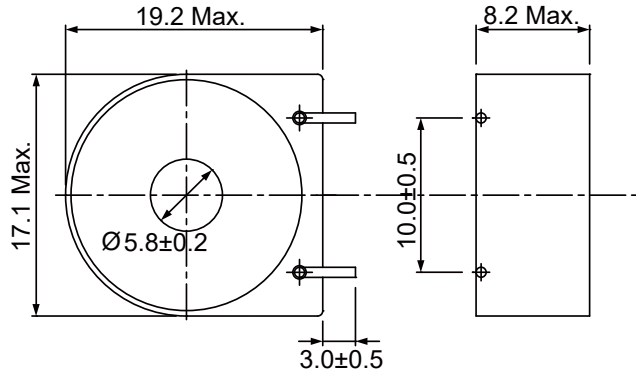

# SPECIFICATION

	<b>Commercial Grade Current Transformer</b>
	Model No ; <b>SH-7NV</b>
	Type ; Standard Type

## DIMENSION

## CHARACTERISTICS

At 50/60Hz, 100Ω

ITEM	PROPERTY	CONDITION
CURRENT RATIO	1000:1	
RATED CURRENT	5A	
RATIO ERROR	0.5% under	10mA~5A in the range

## TEST DIAGRAM