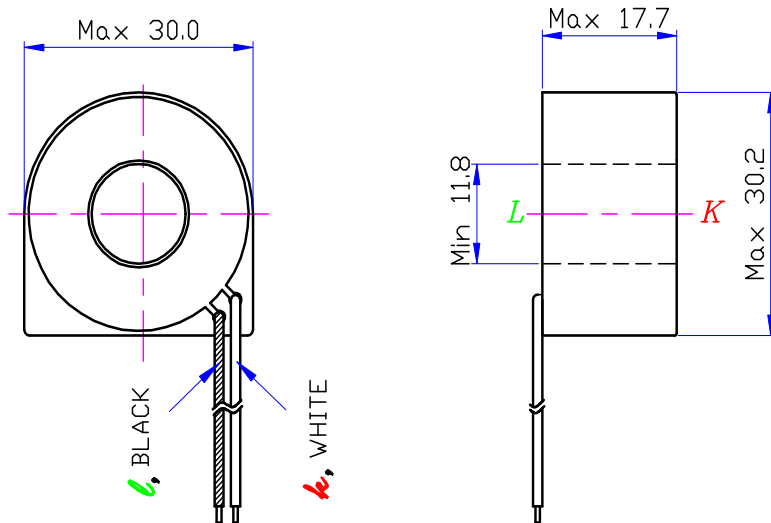

SPECIFICATION

Commercial Grade Current Transformer

Model No ; **T-3W**

Type ; Standard Type

DIMENSION

CHARACTERISTICS

At 50/60Hz, 100Ω

ITEM	PROPERTY	CONDITION
CURRENT RATIO	1000:1	
RATED CURRENT	150A	
RATIO ERROR	±2.0%	1A~150A PRIMARY RATED'S 120%

TEST DIAGRAM